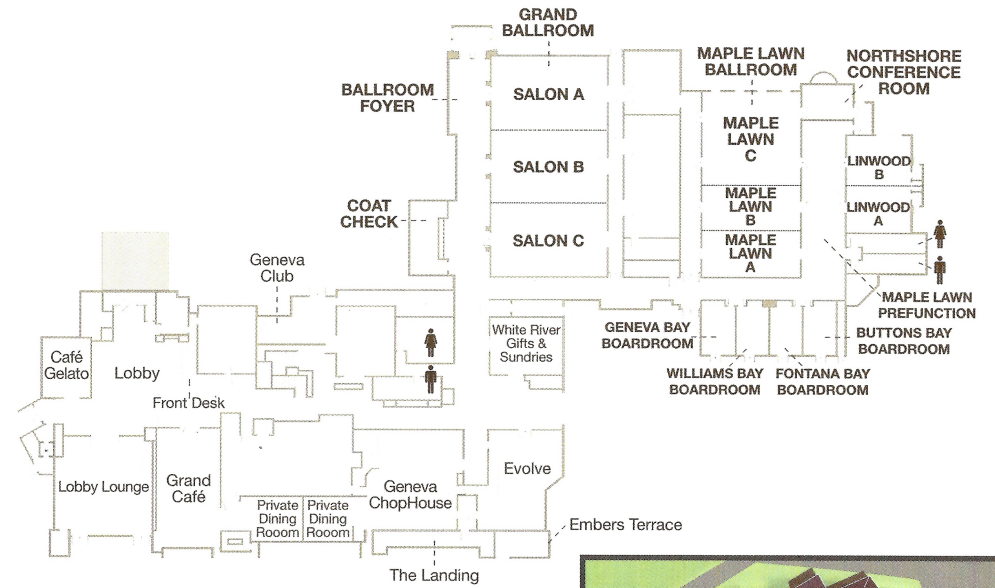

Pet Friendly Area

Forum Convention Center

Parking

Parking

Parking

Main Entrance

Indoor Pool

Grand Ballroom

5

6

7

Greenview

Lake Path

The Brute Golf Course

Lake

Putting Green

Outdoor Pavilion

Golf Shop and Links Patio

THE FORUM AT THE LODGE

OVERHEAD DOORS

FORUM A

FORUM B

FORUM C

WESTGATE A

WESTGATE B

WESTGATE C

THE LODGE MAIN LEVEL AND CONFERENCE CENTER

THE LODGE LOWER LEVEL

THE LODGE UPPER LEVEL