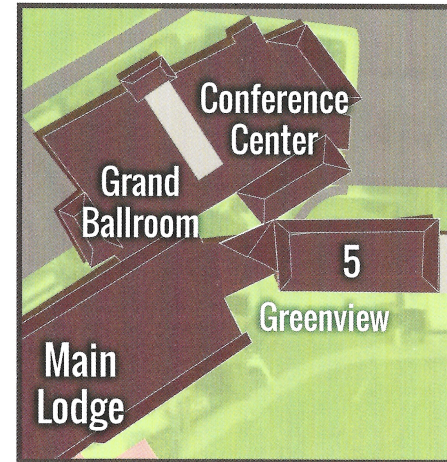

5

6

7

Greenview

Lake Path

The Brute Golf Course

Lake

Putting Green

Outdoor Pavilion

Golf Shop and Links Patio

THE FORUM AT THE LODGE

OVERHEAD DOORS

FORUM A

FORUM B

FORUM C

WESTGATE A

WESTGATE B

WESTGATE C

THE LODGE MAIN LEVEL AND CONFERENCE CENTER

THE LODGE LOWER LEVEL

THE LODGE UPPER LEVEL